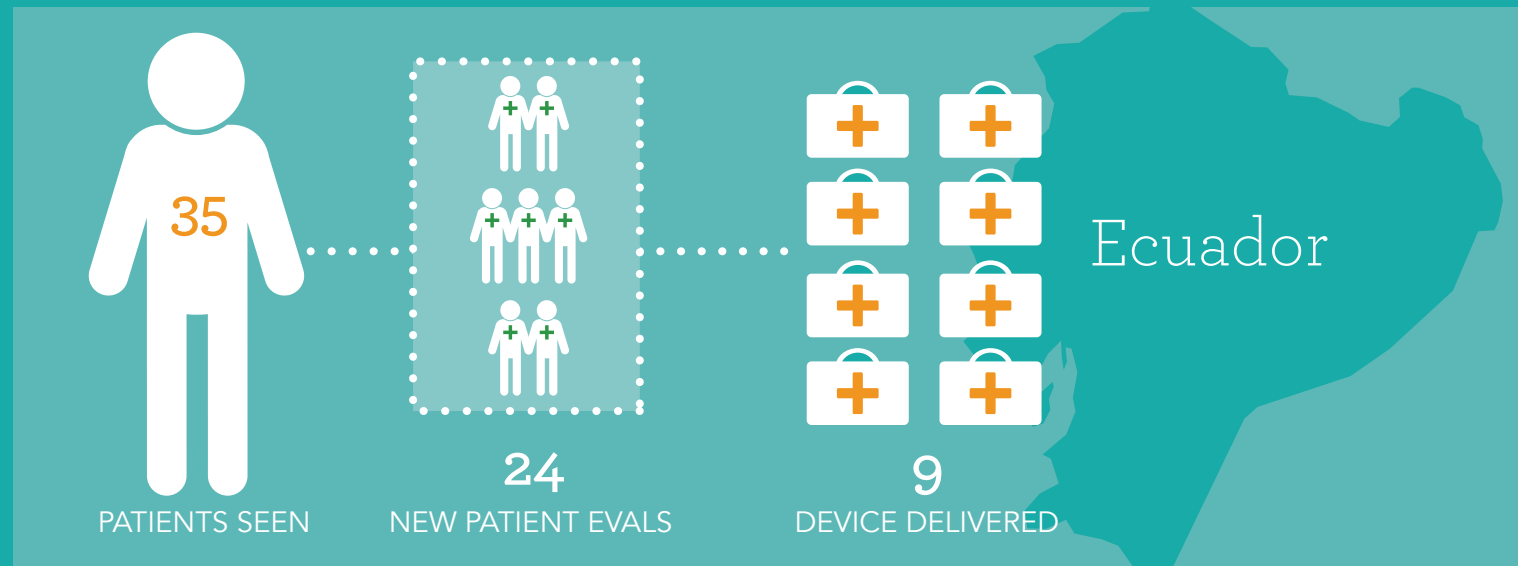

# ROMP REPORT 01.2017

Components for a Cause Members

12  
NEW O&P FACILITIES JOINED THE NETWORK

This text block is enclosed in a white dotted border. It features an icon of two hands shaking at the top. The text reads 'Components for a Cause Members', followed by '12' and 'NEW O&P FACILITIES JOINED THE NETWORK'.

Innovation

PSYONIC HAND FIELD TESTED IN ECUADOR

This text block features an icon of a prosthetic hand at the top. The text reads 'Innovation' and 'PSYONIC HAND FIELD TESTED IN ECUADOR'.