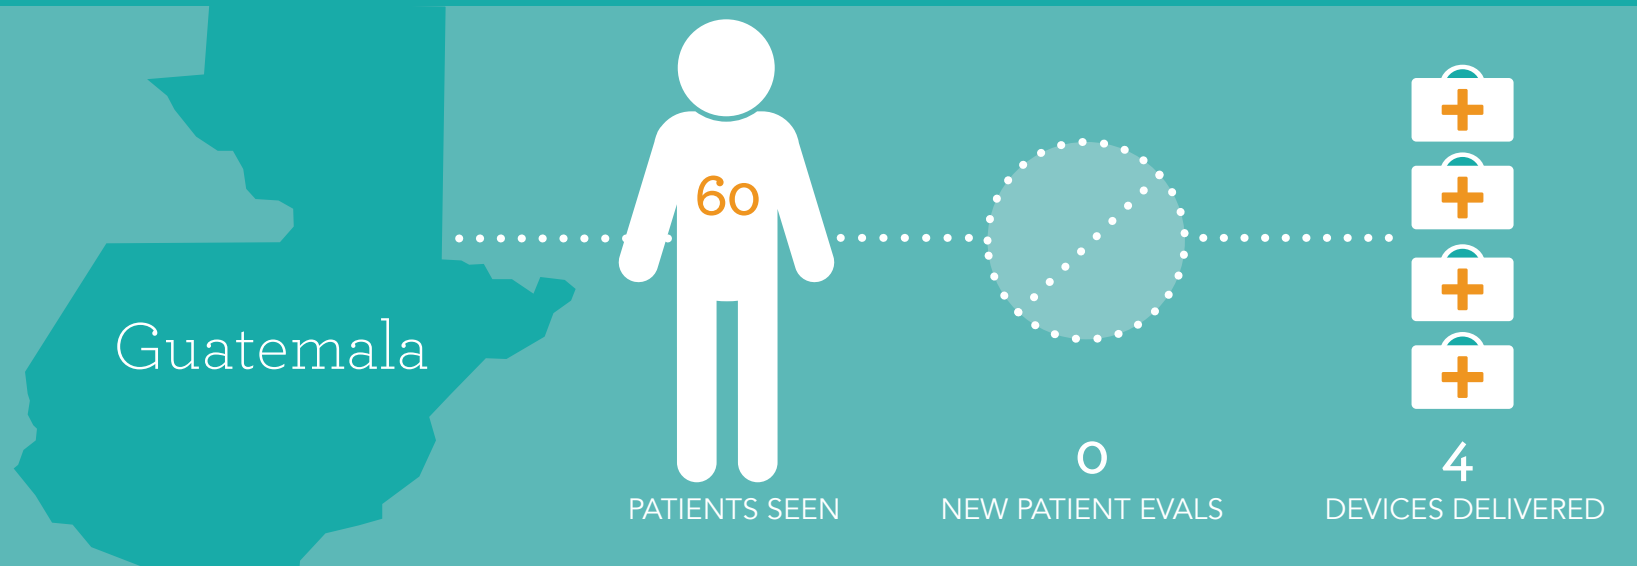

# ROMP REPORT 01.2017

Components for a Cause Members

12  
NEW O&P FACILITIES JOINED THE NETWORK

This text block is enclosed in a white dotted border. It features an icon of two hands shaking at the top. The text reads 'Components for a Cause Members', followed by '12' and 'NEW O&P FACILITIES JOINED THE NETWORK'.

Innovation

PSYONIC HAND FIELD TESTED IN ECUADOR

This text block features an icon of a prosthetic hand at the top. The text reads 'Innovation' and 'PSYONIC HAND FIELD TESTED IN ECUADOR'.